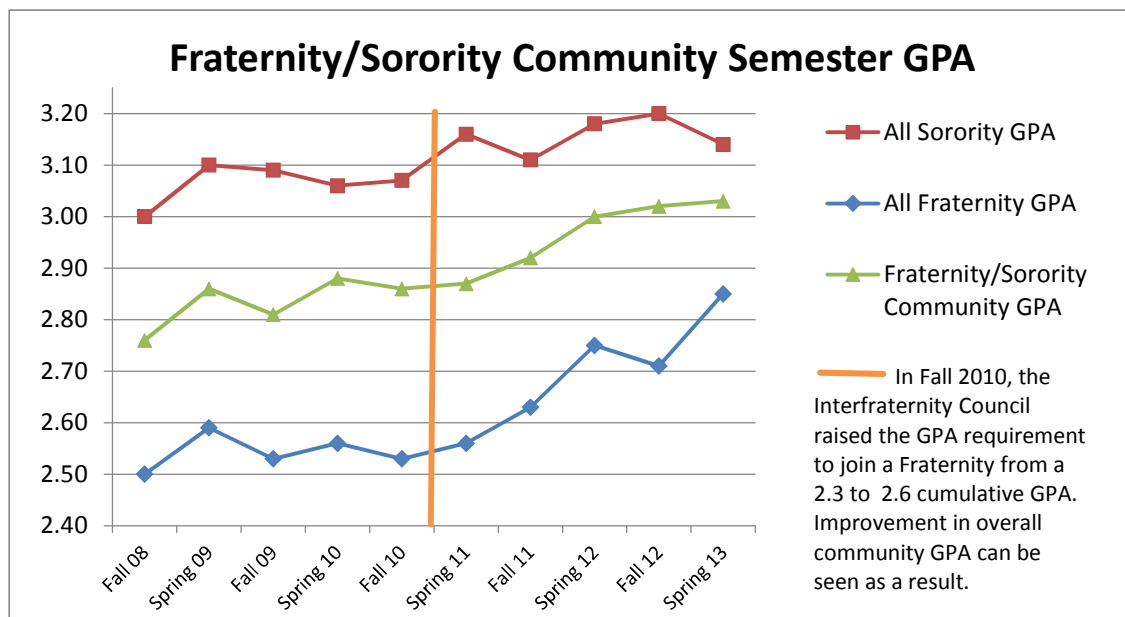

Fraternity/Sorority Academic Report University of Southern Indiana Spring Semester 2013

Historic View

	Spring `13	Fall `12	Spring `12	Fall `11	Spring `12
	Semester GPA	Semester GPA	Semester GPA	Semester GPA	Semester GPA
Interfraternity Council					
Alpha Sigma Phi	3.00	2.71	2.42	2.52	1.85
Kappa Alpha Order	2.74	2.70	2.60	2.61	2.50
Lambda Chi Alpha	2.90	3.04	2.91	2.81	2.87
Phi Delta Theta	2.91	2.71	2.86	2.94	2.77
Sigma Pi	2.56	2.37	2.42	2.64	2.17
Sigma Tau Gamma	2.99	2.77	3.04	2.30	2.79
Tau Kappa Epsilon	2.68	2.53	2.86	2.34	2.55
Panhellenic Council					
Alpha Sigma Alpha	3.16	3.04	3.10	3.15	3.14
Alpha Sigma Tau	3.19	3.36*			
Delta Zeta	3.26	3.24	3.19	3.07	3.26
Gamma Phi Beta	3.02	3.24	3.28	3.12	3.09
National Pan-Hellenic Council					
Alpha Kappa Alpha, Inc.	2.87*				
Fraternity/Sorority Community					
All Sorority Average	3.14	3.20	3.19	3.11	3.16
All Fraternity Average	2.85	2.71	2.76	2.63	2.61
All Greek Average	3.03	3.02	3.00	2.92	2.90

* First Semester On Campus